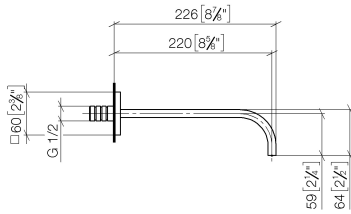

**MEM Bath spout for wall mounting - Dark Chrome**

MEM

13 801 782

- 220mm projection
- rectangular, air-enriched flow
- rosette 60 x 60 mm
- hole diameter 37 mm
- 1/2" connection
- max. flow 38.5 l/min at 3 bar flow pressure
- WRAS 2203039

13 801 782

mm [inches]

Flow rate chart

Certificates

WRAS\_2203039.

13 801 782

Parts for other  
finishes can be found  
here: [Chrome](#)