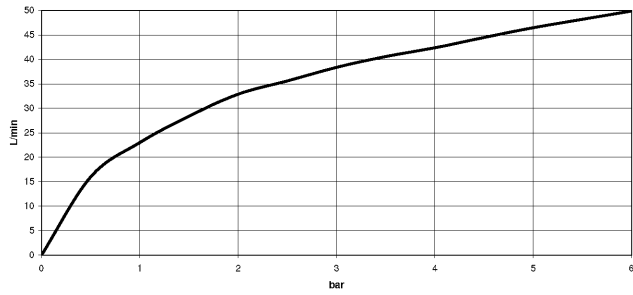

**MEM Bath spout for wall mounting - Dark Chrome**

MEM

13 801 782

- 220mm projection
- rectangular, air-enriched flow
- rosette 60 x 60 mm
- hole diameter 37 mm
- 1/2" connection
- max. flow 38.5 l/min at 3 bar flow pressure
- WRAS 2203039

13 801 782

mm [inches]

Flow rate chart

Certificates

WRAS\_2203039.

13 801 782

Parts for other  
finishes can be found  
here: [Chrome](#)